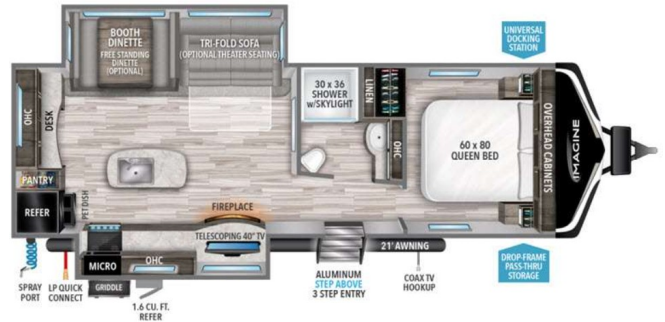

BILL THOMAS CAMPER SALES

onlinesales@btcamper.com 1-636-327-5900
101 Thomas RV Way, Wentzville, MO 63385
Local 1-636-327-5900 | <https://www.btcamper.com>

2023 GRAND DESIGN IMAGINE 2670MK

\$33,495.00

Originally \$35,700.00

SPECIFICATIONS

Year	2023
Manufacturer	GRAND DESIGN
Brand	IMAGINE
Model	2670MK
Type	Travel Trailer
Status	PreOwned
Stock #	13513
Financing Available	✓
Warranty Available	✓
Suspension	N/A
Leveling	N/A
Exterior Length	32.3 ft.
Dry Weight	6845 lbs.
Sleeping Capacity	6 person(s)
Interior Colour	N/A
Exterior Colour	Fiberglass
Slideouts	2

Disclaimer: Product information, pricing and photos are as accurate as possible and are subject to change without notice.

SELLING FEATURES

Specifications and Features:

- Length (ft): 32'3"
- Height (ft): 11'2"
- Interior Height (ft): 6'9"
- Dry Weight (lbs): 6845
- Payload Capacity (lbs): 1650
- Hitch Weight (lbs): 690
- Number Of Fresh Water Holding Tanks: 1
- Total Fresh Water Tank Capacity (gal): 52
- Number Of Gray Water Hol...