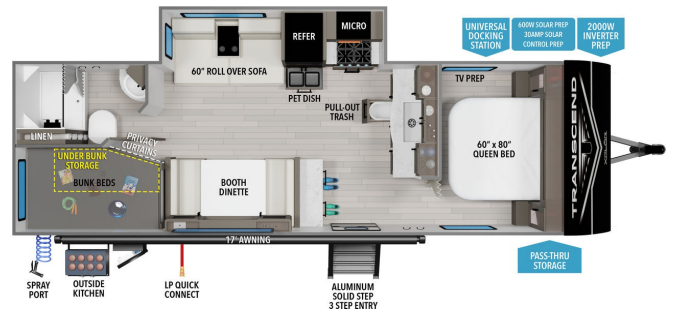

MSRP \$49,980.00
Woody's Price

2025 GRAND DESIGN TRANSCEND 26BHX

SPECIFICATIONS

Year	2025
Manufacturer	GRAND DESIGN
Brand	TRANSCEND
Model	26BHX
Type	Travel Trailer
Status	PreOwned
Stock #	51826
Financing Available	✓
Warranty Available	For Purchase
Suspension	N/A
Leveling	N/A
Exterior Length	30.9 ft.
Dry Weight	6505 lbs.
Sleeping Capacity	10 person(s)
Interior Colour	LUNA
Exterior Colour	Aluminum
Slideouts	1

Disclaimer: Product information, pricing and photos are as accurate as possible and are subject to change without notice.

SELLING FEATURES

Specifications and Features:

- Exterior Length (ft): 30'11"
- Exterior Width (ft): 11'0"
- Exterior Height (ft): 11'0"
- Interior Height (ft): 6'6"
- Gross Vehicle Weight Rating (GVWR) (lbs): 7,695
- Unloaded Weight (lbs): 6,505
- Hitch Weight (lbs): 635
- Black Water Tanks: 1
- Total Black W...