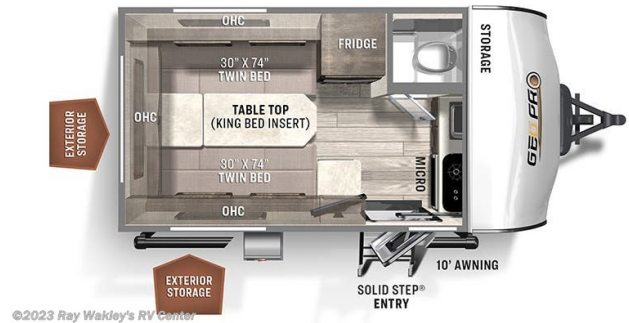

2022 ROCKWOOD GEO PRO 15TB

\$26,500.00

\$140 Bi-Weekly

SPECIFICATIONS

Year	2022
Manufacturer	ROCKWOOD
Brand	GEO PRO
Model	15TB
Type	Travel Trailer
Status	PreOwned
Stock #	026119
Financing Available	✓
Warranty Available	✓
Suspension	N/A
Leveling	N/A
Exterior Length	13.5 ft.
Dry Weight	2622 lbs.
Sleeping Capacity	2 person(s)
Interior Colour	N/A
Exterior Colour	Fiberglass
Slideouts	N/A

Disclaimer: Product information, pricing and photos are as accurate as possible and are subject to change without notice.

SELLING FEATURES

FUN, LIGHTWEIGHT OFF-ROAD CAMPER - 2022 Rockwood Geo Pro 15TB!

Features:

- Sleeps 2
- Kitchen includes fridge/freezer, microwave, range, sink and storage
- Bathroom with shower with skylight on top, toilet and storage
- Furnace and A/C
- Outside griddle with LP hookup
- Solar Panel
- Power Awning
- Spare tire, carrier, and cover
- Includes deep cycle battery and propane tanks
- Dry weight of 2,622lbs