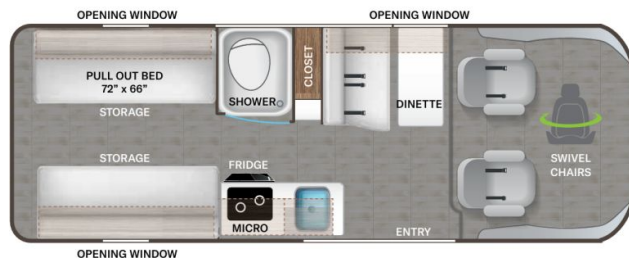

SICARD RV

sales.leads.focusrv@sicardrv.com 1-800-688-2210
7526 Regional Road 20, West Lincoln, ON L0R 2A0
Local 1-905-957-3344 | www.sicardrv.com

2024 THOR DAZZLE 2AB

$126,990.00

Originally $130,900.00

$599 Bi-Weekly

SPECIFICATIONS

Year	2024
Manufacturer	THOR
Brand	DAZZLE
Model	2AB
Type	Motorhome
Class	B
Fuel Type	GAS
Status	PreOwned
Stock #	24637
Financing Available	✘
Warranty Available	✘
Odometer	33688 kms.
VIN	3C6MRVUG0PE505590
Chassis	N/A
Engine	N/A
Transmission	N/A
Suspension	N/A
Leveling	N/A
Exterior Length	21.1 ft.
Dry Weight	N/A lbs.
Sleeping Capacity	2 person(s)
Interior Colour	Alpine White
Exterior Colour	Charcoal
Slideouts	N/A

Disclaimer: Product information, pricing and photos are as accurate as possible and are subject to change without notice.

SELLING FEATURES

Introducing the 2024 Dazzle 2AB, from Thor. The Dazzle 2AB is designed for today's active lifestyles. This B class motorhome sleeps up to 2 people. The Dazzle 2AB rides on a Ram ProMaster chassis, powered by a 276HP gas engine with a 9 speed automatic transmission. Inside the Dazzle 2AB, you will...

OPTIONS & EQUIPMENT

- SPARE TIRE
- TOUCH SCREEN CONTROL PANEL
- 2 BURNER COOKTOP
- MICROWAVE
- CANADIAN STANDARDS
- PULL-OUT BED
- FRIDGE

Powered by focusRV