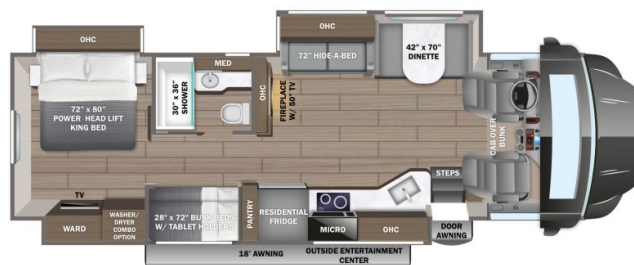

### SPECIFICATIONS

Year	2025
Manufacturer	JAYCO
Brand	SENECA
Model	37L
Type	Motorhome
Class	C
Fuel Type	DIESEL
Status	PreOwned
Stock #	24652
Financing Available	✘
Warranty Available	✘
Odometer	7409 kms.
VIN	4UZADVFC7SCWC4278
Chassis	N/A
Engine	N/A
Transmission	N/A
Suspension	N/A
Leveling	N/A
Exterior Length	39.4 ft.
Dry Weight	N/A lbs.
Sleeping Capacity	10 person(s)
Interior Colour	Farmhouse Decor
Exterior Colour	Perry Paint Package
Slideouts	3

### SELLING FEATURES

Introducing the 2025 Seneca 37L from Jayco. The Seneca 37L will comfortably accommodate you. This C class motorhome sleeps up to 10 people. The Seneca 37L rides on a Freightliner chassis, powered by a 360HP Cummins engine with an Allison automatic transmission. Inside the Seneca 37L, you will fin...