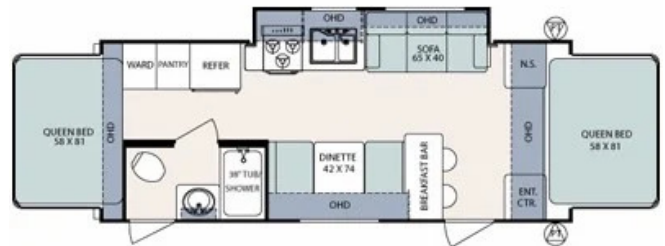

**\$9,995.00****2011 SURVEYOR SPORT 234T****SPECIFICATIONS**

Year	2011
Manufacturer	SURVEYOR
Brand	SPORT
Model	234T
Type	Hybrid
Status	PreOwned
Stock #	U876
Financing Available	✘
Warranty Available	✘
Suspension	N/A
Leveling	N/A
Exterior Length	25.0 ft.
Dry Weight	4172 lbs.
Sleeping Capacity	8 person(s)
Interior Colour	N/A
Exterior Colour	N/A
Slideouts	1

## Construction &amp; Systems

- **Frame & Build:** It features a full aluminum cage construction with laminated fiberglass walls, designed for durability while remaining easy to tow.
- **Climate Control:** Equipped with a 13,500 BTU ducted air conditioner and a 20,000 BTU ducted furnace.
- **Water Heating:** Incl...