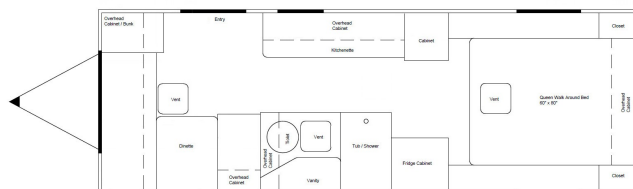

2020 TAYLOR COACH DESIGNER SERIES PLATINUM 26RB

\$29,900.00

\$166 Bi-Weekly

SPECIFICATIONS

Year	2020
Manufacturer	TAYLOR COACH
Brand	DESIGNER SERIES PLATINUM
Model	26RB
Type	Travel Trailer
Status	PreOwned
Stock #	7317B
Financing Available	✓
Warranty Available	✓
Suspension	Springs
Leveling	Manual
Exterior Length	26.0 ft.
Dry Weight	N/A lbs.
Sleeping Capacity	5 person(s)
Interior Colour	N/A
Exterior Colour	STANDARD EXTERIOR GRAPHICS
Slideouts	N/A