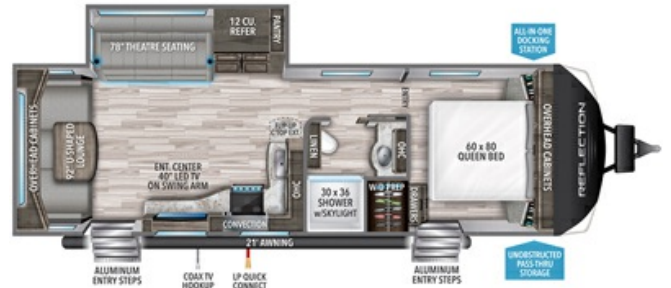

## 2020 GRAND DESIGN REFLECTION 287RLTS

### SPECIFICATIONS

Year	2020
Manufacturer	GRAND DESIGN
Brand	REFLECTION
Model	287RLTS
Type	Travel Trailer
Status	PreOwned
Stock #	412453
Financing Available	✓
Warranty Available	✓
Suspension	N/A
Leveling	N/A
Exterior Length	29.5 ft.
Dry Weight	7224 lbs.
Sleeping Capacity	4 person(s)
Interior Colour	N/A
Exterior Colour	Fibreglass
Slideouts	1

### SELLING FEATURES

HIGH END COUPLES TRAILER! Stunning couples trailer with a spacious living room and huge amount of storage throughout!

Highlight Features:

- Sleeps 4 - front queen bed and a dinette that converts to a bed
- Reclining sofa/theater seating with built in drink cooler/warmers
- Kitchen includes fridge/freezer, microwave, range and sink
- Bathroom with shower, vanity, toilet, and skylight
- Furnace and ducted A/C
- Spare tire, carrier, and cover
- Includes deep cycle marine battery and propane tanks
- Dry weight of 7,224lbs