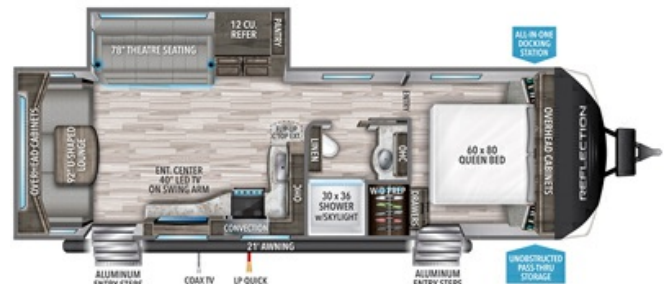

## 2020 GRAND DESIGN REFLECTION 287RLTS

### SPECIFICATIONS

Year	2020
Manufacturer	GRAND DESIGN
Brand	REFLECTION
Model	287RLTS
Type	Travel Trailer
Status	PreOwned
Stock #	412453
Financing Available	✓
Warranty Available	✓
Suspension	N/A
Leveling	N/A
Exterior Length	29.5 ft.
Dry Weight	7224 lbs.
Sleeping Capacity	4 person(s)
Interior Colour	N/A
Exterior Colour	Fibreglass
Slideouts	1

### SELLING FEATURES

HIGH END COUPLES TRAILER! Stunning couples trailer with a spacious living room and huge amount of storage throughout!

Highlight Features:

- Sleeps 4 - front queen bed and a dinette that converts to a bed
- Reclining sofa/theater seating with built in drink cooler/warmers
- Kitchen includes fridge/freezer, microwave, range and sink
- Bathroom with shower, vanity, toilet, and skylight
- Furnace and ducted A/C
- Spare tire, carrier, and cover
- Includes deep cycle marine battery and propane tanks
- Dry weight of 7,224lbs

### OPTIONS & EQUIPMENT

- Pre-delivery Inspection
- Deep Cycle RV Battery
- Propane Tank(s)
- Licensing Completed
- Electrical Adaptor
- 25' Water Hose
- 10' Sewer Hose
- Thorough Walkthrough