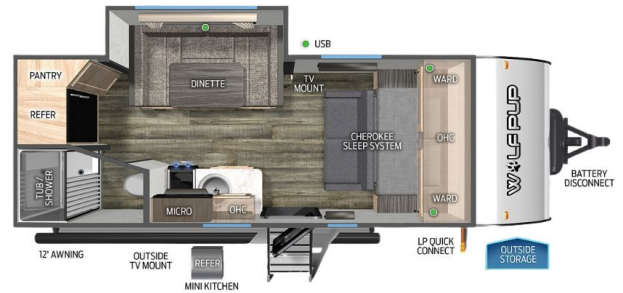

**CONSIGNMENT UNIT**

**\$15,992.00**

**2022 FOREST RIVER CHEROKEE WOLF PUP 16PF**

**SPECIFICATIONS**

Year	2022
Manufacturer	FOREST RIVER
Brand	CHEROKEE WOLF PUP
Model	16PF
Type	Travel Trailer
Status	PreOwned
Stock #	M9134338
Financing Available	✓
Warranty Available	✗
Suspension	N/A
Leveling	N/A
Exterior Length	22.3 ft.
Dry Weight	3584 lbs.
Sleeping Capacity	4 person(s)
Interior Colour	N/A
Exterior Colour	Aluminum
Slideouts	1

**Disclaimer:** Product information, pricing and photos are as accurate as possible and are subject to change without notice.

**SELLING FEATURES**

Specifications and Features:

- Length (ft): 22'4"
- Width (ft): 7'1"
- Height (ft): 10'6"
- Dry Weight (lbs): 3584
- Payload Capacity (lbs): 1851
- Hitch Weight (lbs): 335
- Number Of Fresh Water Holding Tanks: 1
- Total Fresh Water Tank Capacity (gal): 26
- Number Of Gray Water Holding Tanks...