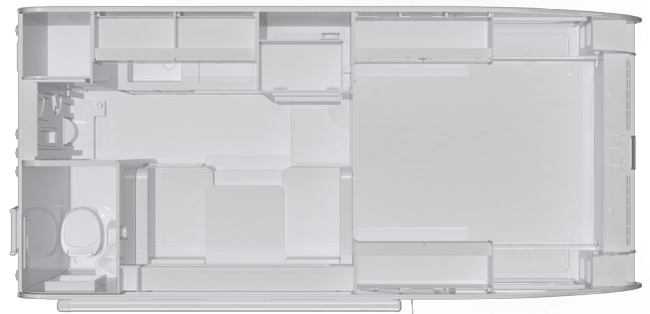

**SPECIAL UNIT**

**\$59,900.00**

Originally \$62,500

**\$282 Bi-Weekly**

**2025 nuCamp CIRRUS 820**

**SPECIFICATIONS**

Year	2025
Manufacturer	nuCamp
Brand	CIRRUS
Model	820
Type	Truck Camper
Status	PreOwned
Stock #	S01071
Financing Available	✓
Warranty Available	✓
Suspension	N/A
Leveling	N/A
Exterior Length	17.8 ft.
Dry Weight	2876 lbs.
Sleeping Capacity	4 person(s)
Interior Colour	N/A
Exterior Colour	Fibreglass
Slideouts	N/A

**Disclaimer:** Product information, pricing and photos are as accurate as possible and are subject to change without notice.

**SELLING FEATURES**

Pre-Owned nuCamp Cirrus 820 Truck Camper. ONLY USED ONCE! - 4-Season Truck Camper - Travel in luxury with the latest campers from nuCamp. Elevate your camping experience with nuCamp's:

Features:

- Deluxe Amish Cabinetry
  - Alde® Heating/Hot Water System
  - Froli™ Sleep System
  - Stargazer Window
  - Large Farmhouse Sink
  - 2-Burner Glass-Top Stove
  - Convection-Oven/Microwave
  - Custom Molded Bathroom Sink
  - Medicine Cabinet
  - Electric Jacks
  - Nautilus w/ External Shower
  - Pass Through Window
  - Roof Mounted A/C
  - Maggie Roof Rack
  - Battery Isolator
  - Dual LP Compartment
  - External LP Hook-Up
  - Signature Bumper w/ Accent Light
  - Bluetooth® Media Center w/ 24" TV
  - Intelligent Battery Detection Converter
  - Rear Observation Camera
  - CONVENIENCE PACKAGE
  - 2 Solar Panels: (1) 190-watt & (1) 180-watt
  - External Solar Port
  - 120" Side Awning
  - 86" Rear Awning
  - 100Ah 12-volt Lithium Battery
  - Bluetooth® Smartshunt Battery Monitor
- Sleeps up to four - queen size mattress and dinette table that converts to a bed
  - Kitchen includes range, mini fridge and sink
  - Dry weight of 2,876lbs