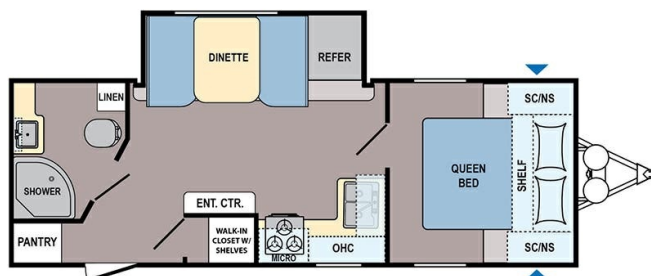

### SPECIFICATIONS

Year	2019
Manufacturer	COLEMAN
Brand	LIGHT
Model	2425RB
Type	Travel Trailer
Status	PreOwned
Stock #	8027A
Financing Available	✓
Warranty Available	✓
Suspension	Springs
Leveling	Electric
Exterior Length	27.0 ft.
Dry Weight	N/A lbs.
Sleeping Capacity	4 person(s)
Interior Colour	IRONWOOD
Exterior Colour	STANDARD EXTERIOR GRAPHICS
Slideouts	1

### SELLING FEATURES

- 1 Piece Fiberglass Front Cap
- Power Patio Awning
- Power Tongue Jack
- Outdoor Speakers
- Pass-Through Front Storage Compartment
- Rear Vision Camera
- Rear Bumper Receiver
- Flip-Out Solid Entry Step
- Large Wardrobe at Entry
- Booth Style Sleeper Dinette
- Undermount Double Kitchen Sink
- ...