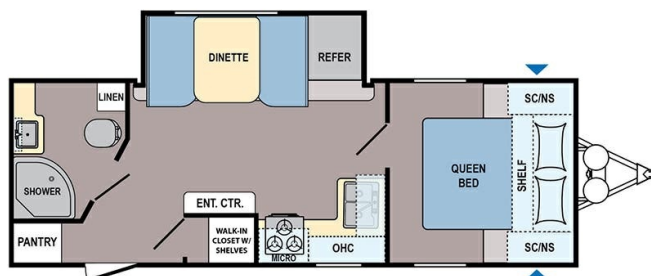

2019 COLEMAN LIGHT 2425RB

\$18,900.00

\$110 Bi-Weekly

SPECIFICATIONS

Year	2019
Manufacturer	COLEMAN
Brand	LIGHT
Model	2425RB
Type	Travel Trailer
Status	PreOwned
Stock #	8027A
Financing Available	✓
Warranty Available	✓
Suspension	Springs
Leveling	Electric
Exterior Length	27.0 ft.
Dry Weight	N/A lbs.
Sleeping Capacity	4 person(s)
Interior Colour	IRONWOOD
Exterior Colour	STANDARD EXTERIOR GRAPHICS
Slideouts	1

Disclaimer: Product information, pricing and photos are as accurate as possible and are subject to change without notice.

SELLING FEATURES

- 1 Piece Fiberglass Front Cap
- Power Patio Awning
- Power Tongue Jack
- Outdoor Speakers
- Pass-Through Front Storage Compartment
- Rear Vision Camera
- Rear Bumper Receiver
- Flip-Out Solid Entry Step
- Large Wardrobe at Entry
- Booth Style Sleeper Dinette
- Undermount Double Kitchen Sink