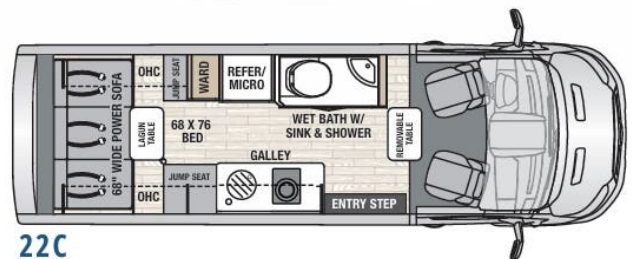

Disclaimer: Product information, pricing and photos are as accurate as possible and are subject to change without notice.

SELLING FEATURES

Specifications and Features:

- Exterior Length: 22 feet 2 inches
- Exterior Width: 7 feet
- Exterior Height: 9 feet 11 inches
- Interior Height: 6 feet 5 inches
- Dry Weight: 8,900 lbs
- GVWR: 10,360 lbs
- Hitch Weight: 500 lbs
- Fuel Capacity: 25 gallons
- Fresh Water Tank Capacity: 27 gallo...