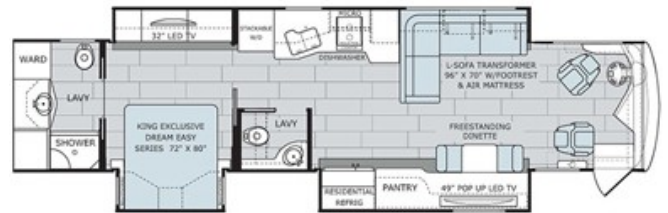

Disclaimer: Product information, pricing and photos are as accurate as possible and are subject to change without notice.

OPTIONS & EQUIPMENT

- 2 SLEEPING AREAS
- KING SIZE BED
- REAR BEDROOM
- CD PLAYER
- DVD PLAYER
- SURROUND SOUND
- 3 TV'S
- LP 110V FRIDGE
- SOLID SURFACE COUNTERTOPS
- CONVECTION OVEN
- FLEXTSTEEL FURNITURE
- PORCELAIN TOILET
- CEILING FAN
- EXTERIOR SHOWER
- AMPLIFIED TV ANTENNA
- CABLE TV HOOK UP
- PWR AWNING
- SLIDE TOPPER AWNINGS
- FULL BODY PAINT
- PWR ENTRY STEP
- HYD LEVELERS
- 3 DUCTED A/C ROOF UNITS
- RADIAL TIRES
- 50 AMP PWR
- AIR SUSPENSION
- BLOCK HEATER

- 380 HP DIESEL ENGINE
- ALLISON TRANSMISSION
- OVERDRIVE 6 SPEED TRANSMISSION
- AUX. START CIRCUIT
- FOG LIGHTS
- DASH AIR
- POWER HEATED MIRRORS
- POWER SEATS
- PASSENGER SWIVEL SEATS
- TILT STEERING & CRUSIE
- PWR STEP
- 36,400LBS GVWR
- DIESEL GENERATOR
- LP 110 WATER HEATER
- TANK SIZES: 100/75/50 GAL
- 3 SLIDES
- ALUM. FRAME CONSTRUCTION
- 22.5" ALUM WHEELS
- BATTERY DISC. SWITCH
- PLANKWOOD FLOORING
- 10,000LBS TOWING