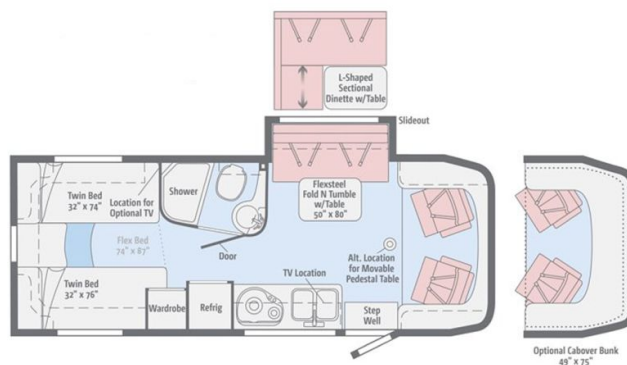

SICARD RV

sales.leads.focusrv@sicardrv.com 1-800-688-2210
7526 Regional Road 20, West Lincoln, ON L0R 2A0
Local 1-905-957-3344 | www.sicardrv.com

SPECIAL UNIT

2016 WINNEBAGO VIEW 24V

SPECIFICATIONS

Year	2016
Manufacturer	WINNEBAGO
Brand	VIEW
Model	24V
Type	Motorhome
Class	C
Fuel Type	DIESEL
Status	PreOwned
Stock #	24499
Financing Available	✘
Warranty Available	✘
Odometer	133863 kms.
VIN	WDABF4CC1F9624577
Chassis	N/A
Engine	N/A
Transmission	N/A
Suspension	N/A
Leveling	N/A
Exterior Length	25.5 ft.
Dry Weight	10033 lbs.
Sleeping Capacity	4 person(s)
Interior Colour	Beige
Exterior Colour	Copper Canyon
Slideouts	1

Disclaimer: Product information, pricing and photos are as accurate as possible and are subject to change without notice.

SELLING FEATURES

Introducing the 2016 View 24V, from Winnebago. The View 24V will comfortably accommodate you. This C class motorhome sleeps up to 4 people. The View 24V rides on a Mercedes-Benz Sprinter chassis, powered by a 188HP Diesel engine with a 5 speed automatic transmission. Inside the View 24V, you will...

OPTIONS & EQUIPMENT

- ACCIDENT CLAIM \$14,535.00 JULY 2016
- SLIDEOUT AWNINGS
- ROOF LADDER
- BENCH DINETTE
- BUNK OVER FRONT CAB
- 2 BURNER COOKTOP
- CONVECTION MICROWAVE
- TV (BEDROOM)
- CUMMINS ONAN 3600 WATT GENERATOR