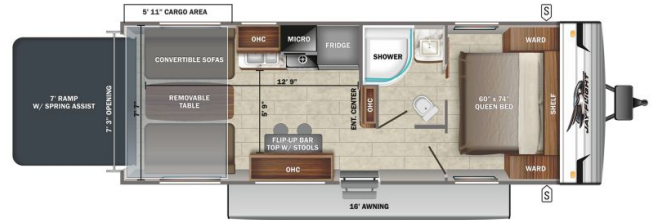

SICARD RV

sales.leads.focusrv@sicardrv.com 1-800-688-2210
7526 Regional Road 20, West Lincoln, ON L0R 2A0
Local 1-905-957-3344 | www.sicardrv.com

2022 JAYCO JAY FLIGHT SLX 8 265TH

SPECIFICATIONS

Year	2022
Manufacturer	JAYCO
Brand	JAY FLIGHT SLX 8
Model	265TH
Type	Toy Hauler
Status	PreOwned
Stock #	24625
Financing Available	✘
Warranty Available	✘
Suspension	N/A
Leveling	N/A
Exterior Length	30.5 ft.
Dry Weight	5275 lbs.
Sleeping Capacity	4 person(s)
Interior Colour	Modern Farmhouse
Exterior Colour	White / Gray
Slideouts	N/A

Disclaimer: Product information, pricing and photos are as accurate as possible and are subject to change without notice.

SELLING FEATURES

Introducing the 2022 Jay Flight SLX 8 265TH, from Jayco. The Jay Flight SLX 8 265TH provides you with all of the comforts you need. This toy hauler travel trailer sleeps up to 4 people. Inside the Jay Flight SLX 8 265TH, you will find two fold down jack-knife sofa benches with a free standing din...

OPTIONS & EQUIPMENT

- FRONT POWER TONGUE JACK
- 3-BURNER STOVE TOP
- MICROWAVE
- OVEN
- POWER AWNING
- QUEEN BED
- DINETTE TABLE WITH FOLDABLE LEGS

Powered by focusRV