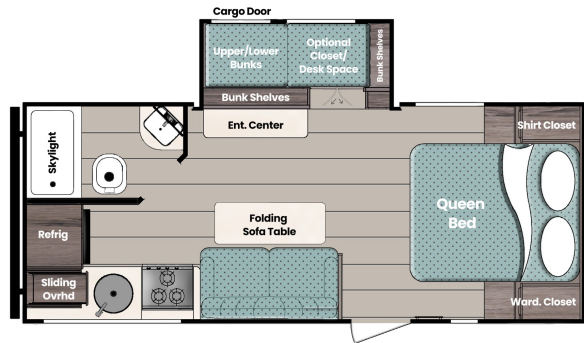

SPECIAL UNIT

\$29,500.00

Originally \$32,900

2026 GULFSTREAM Trailmaster 228SB

SPECIFICATIONS

Year	2026
Manufacturer	GULFSTREAM
Brand	Trailmaster
Model	228SB
Type	Travel Trailer
Status	New
Stock #	76559
Financing Available	✓
Warranty Available	✓
Suspension	N/A
Leveling	N/A
Exterior Length	.0 ft.
Dry Weight	4430 lbs.
Sleeping Capacity	N/A person(s)
Interior Colour	N/A
Exterior Colour	N/A
Slideouts	N/A

Disclaimer: Product information, pricing and photos are as accurate as possible and are subject to change without notice.

SELLING FEATURES

Key Specifications

- Length 23'4"
- Width 8'
- Exterior Height 10'6"
- Interior Height 80"

Additional Specs

- Dry Weight 4430 LBS
- Hitch Weight 530LBS
- Net Carrying Capacity 1300 LBS
- Fresh Water 35
- Grey Tank 34
- Black Tank 34
- Furnace 20,000 BTU
- Water Heater Tankless
- LP T...

Powered by focusRV