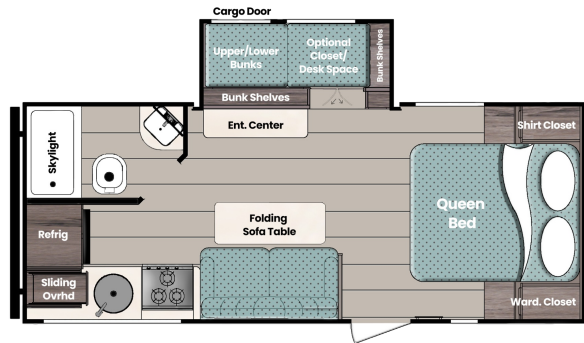

**SPECIAL UNIT**

**\$29,500.00**

Originally \$32,900

**\$131 Bi-Weekly**

**2026 GULFSTREAM Trailmaster 228SB**

**SPECIFICATIONS**

Year	2026
Manufacturer	GULFSTREAM
Brand	Trailmaster
Model	228SB
Type	Travel Trailer
Status	New
Stock #	76559
Financing Available	✓
Warranty Available	✓
Suspension	N/A
Leveling	N/A
Exterior Length	.0 ft.
Dry Weight	4430 lbs.
Sleeping Capacity	N/A person(s)
Interior Colour	N/A
Exterior Colour	N/A
Slideouts	N/A

**Disclaimer:** Product information, pricing and photos are as accurate as possible and are subject to change without notice.

**SELLING FEATURES**

**Key Specifications**

- Length 23'4"
- Width 8'
- Exterior Height 10'6"
- Interior Height 80"

**Additional Specs**

- Dry Weight 4430 LBS
- Hitch Weight 530LBS
- Net Carrying Capacity 1300 LBS
- Fresh Water 35
- Grey Tank 34
- Black Tank 34
- Furnace 20,000 BTU
- Water Heater Tankless
- LP T...

Powered by focusRV