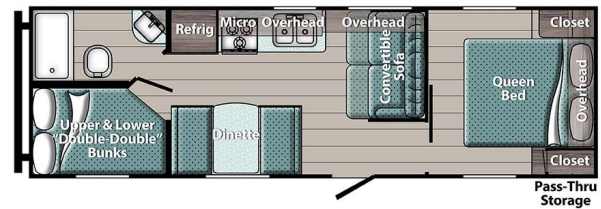

**SPECIAL UNIT**

**\$29,500.00**

Originally \$32,500

**2026 GULFSTREAM Trailmaster 26BHG**

**SPECIFICATIONS**

Year	2026
Manufacturer	GULFSTREAM
Brand	Trailmaster
Model	26BHG
Type	Travel Trailer
Status	New
Stock #	76558
Financing Available	✓
Warranty Available	✓
Suspension	N/A
Leveling	N/A
Exterior Length	30.0 ft.
Dry Weight	4930 lbs.
Sleeping Capacity	N/A person(s)
Interior Colour	N/A
Exterior Colour	N/A
Slideouts	N/A

**Disclaimer:** Product information, pricing and photos are as accurate as possible and are subject to change without notice.

**SELLING FEATURES**

Key Specifications Length 30'0" Width 8' Exterior Height 10'5" Interior Height 6'8" Additional Specs Dry Weight 4,930 Hitch Weight 590 Net Carrying Capacity 2,660 Fresh Water 35 Grey Tank 33 Black Tank 34 Furnace 25,000 BTU Water Heater Tankless LP Tank 2 x 20 lbs