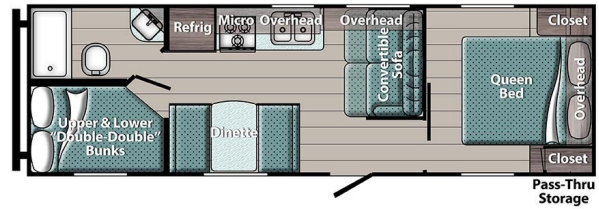

**SPECIAL UNIT**

**\$29,500.00**

Originally \$32,500

**\$131 Bi-Weekly**

**2026 GULFSTREAM Trailmaster 26BHG**

**SPECIFICATIONS**

Year	2026
Manufacturer	GULFSTREAM
Brand	Trailmaster
Model	26BHG
Type	Travel Trailer
Status	New
Stock #	76558
Financing Available	✓
Warranty Available	✓
Suspension	N/A
Leveling	N/A
Exterior Length	30.0 ft.
Dry Weight	4930 lbs.
Sleeping Capacity	N/A person(s)
Interior Colour	N/A
Exterior Colour	N/A
Slideouts	N/A

**Disclaimer:** Product information, pricing and photos are as accurate as possible and are subject to change without notice.

**SELLING FEATURES**

Key Specifications Length 30'0" Width 8' Exterior Height 10'5" Interior Height 6'8" Additional Specs Dry Weight 4,930 Hitch Weight 590 Net Carrying Capacity 2,660 Fresh Water 35 Grey Tank 33 Black Tank 34 Furnace 25,000 BTU Water Heater Tankless LP Tank 2 x 20 lbs