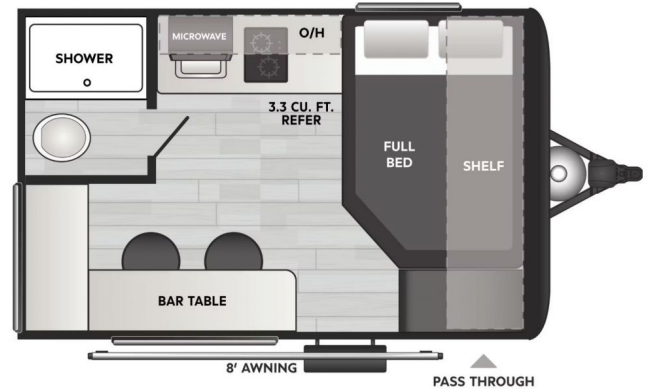

**ON ORDER UNIT**

**2026 KEYSTONE SPRINGDALE MINI 1200BT**

**SPECIFICATIONS**

Year	2026
Manufacturer	KEYSTONE
Brand	SPRINGDALE MINI
Model	1200BT
Type	Travel Trailer
Status	New
Stock #	1200BTAS
Financing Available	✓
Warranty Available	✓
Suspension	N/A
Leveling	N/A
Exterior Length	15.1 ft.
Dry Weight	2615 lbs.
Sleeping Capacity	N/A person(s)
Interior Colour	N/A
Exterior Colour	N/A
Slideouts	N/A