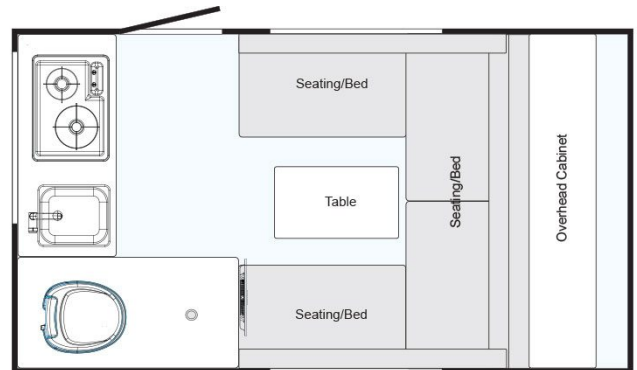

## 2019 nuCamp TAB 320 S BOONDOCK EDGE

### SPECIFICATIONS

Year	2019
Manufacturer	nuCamp
Brand	TAB
Model	320 S BOONDOCK EDGE
Type	Teardrop Trailer
Status	PreOwned
Stock #	001599
Financing Available	✓
Warranty Available	✓
Suspension	N/A
Leveling	N/A
Exterior Length	15.3 ft.
Dry Weight	2100 lbs.
Sleeping Capacity	2 person(s)
Interior Colour	N/A
Exterior Colour	Fiberglass
Slideouts	N/A

### SELLING FEATURES

Stunning 320-S Boondock Edge!  
Features:

- Aggressive off-road tires, a heavy-duty pitched axle, and matte black sport rims.
- A large diamond-plate front tongue box, a front platform for extra storage, and a heavy-duty entry grab handle.
- **52-inch LED Light Bar:** Mounted on the roof with two spotlights
- **Yakima Roof Rack**
- **Full Spare Tire:** Mounted on the tongue with a matte black rim
- **Marmoleum Flooring**
- Sleeps up to two- dinette table that converts to a bed
- Kitchen includes fridge/freezer, microwave, range and sink
- Bathroom with shower and toilet
- Furnace and A/C
- Spare tire, carrier, and cover
- Solar roof package
- Includes deep cycle marine battery and propane tank
- Dry weight of 2,100bs