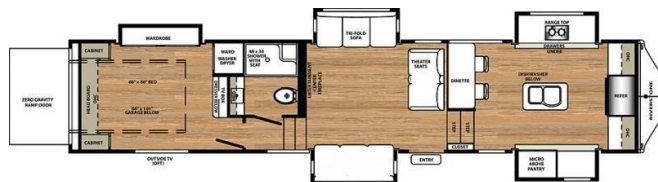

SICARD RV

sales.leads.focusrv@sicardrv.com 1-800-688-2210
7526 Regional Road 20, West Lincoln, ON L0R 2A0
Local 1-905-957-3344 | www.sicardrv.com

2019 FOREST RIVER RIVERSTONE 39FKTH

SPECIFICATIONS

Year	2019
Manufacturer	FOREST RIVER
Brand	RIVERSTONE
Model	39FKTH
Type	Toy Hauler
Status	PreOwned
Stock #	24581
Financing Available	✘
Warranty Available	✘
Suspension	N/A
Leveling	N/A
Exterior Length	43.4 ft.
Dry Weight	17786 lbs.
Sleeping Capacity	4 person(s)
Interior Colour	Brown
Exterior Colour	Brown / Crimson
Slideouts	5

Disclaimer: Product information, pricing and photos are as accurate as possible and are subject to change without notice.

SELLING FEATURES

Introducing the 2019 Riverstone 39FKTH, from Forest River. The Riverstone 39FKTH combines luxury and functionality for a camping experience unlike any other. This toy hauler fifth wheel sleeps up to 4 people. Inside the Riverstone 39FKTH, you will find a tri-fold sofa that converts into a bed pro...

OPTIONS & EQUIPMENT

- SLIDEOUT AWNINGS
- ROOF LADDER
- EXTERIOR ENTERTAINMENT CENTER
- TRI-FOLD SOFA BED
- THEATER SEAT SOFA
- FIREPLACE
- TOUCH SCREEN CONTROL PANEL
- KITCHEN ISLAND WITH SINK
- CONVECTION MICROWAVE
- INDUCTION STOVETOP
- DISHWASHER
- WASHER AND DRYER
- TV (BEDROOM)