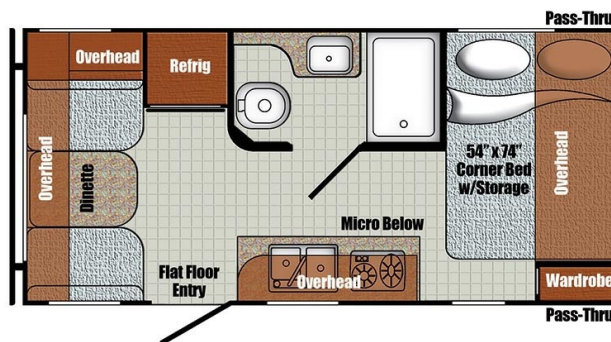

### SPECIFICATIONS

|                     |                            |
|---------------------|----------------------------|
| Year                | 2026                       |
| Manufacturer        | GULFSTREAM                 |
| Brand               | VISTA CRUISER              |
| Model               | 17RWD                      |
| Type                | Travel Trailer             |
| Status              | New                        |
| Stock #             | 8018                       |
| Financing Available | ✓                          |
| Warranty Available  | ✓                          |
| Suspension          | Springs                    |
| Leveling            | Manual                     |
| Exterior Length     | 20.0 ft.                   |
| Dry Weight          | N/A lbs.                   |
| Sleeping Capacity   | 4 person(s)                |
| Interior Colour     | DUSK                       |
| Exterior Colour     | STANDARD EXTERIOR GRAPHICS |
| Slideouts           | N/A                        |