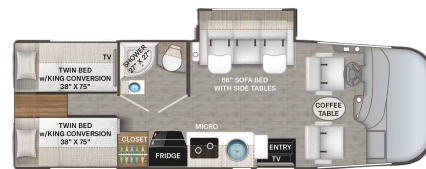

2027 THOR MOTOR COACH Vegas 24.1 Rear Twin / King Bed

\$169,900.00

Originally \$202,939.00

SPECIFICATIONS

Year	2027
Manufacturer	THOR MOTOR COACH
Brand	Vegas
Model	24.1 Rear Twin / King Bed
Type	Motorhome
Class	A
Fuel Type	N/A
Status	New
Stock #	Vegas 2645
Financing Available	✓
Warranty Available	✓
Odometer	0 kms.
VIN	N/A
Chassis	Ford
Engine	N/A
Transmission	N/A
Suspension	N/A
Leveling	N/A
Exterior Length	25.7 ft.
Dry Weight	N/A lbs.
Sleeping Capacity	N/A person(s)
Interior Colour	N/A
Exterior Colour	N/A
Slideouts	N/A

Disclaimer: Product information, pricing and photos are as accurate as possible and are subject to change without notice.

SELLING FEATURES

New Thor Motor Coach Vegas 24.1 - Experience the ultimate "RUV" lifestyle! The 2026 Vegas 24.1 combines the size and drivability of an SUV with the luxury and amenities of a Class A motorhome. Whether you're hitting the national parks or tailgating in style, this is the coach that does it all.