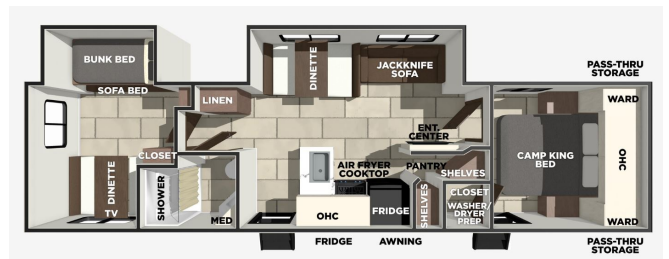

2026 FOREST RIVER TRACER 295DB

SPECIFICATIONS

Year	2026
Manufacturer	FOREST RIVER
Brand	TRACER
Model	295DB
Type	Travel Trailer
Status	New
Stock #	295DBAS
Financing Available	✓
Warranty Available	✓
Suspension	N/A
Leveling	N/A
Exterior Length	38.0 ft.
Dry Weight	7828 lbs.
Sleeping Capacity	N/A person(s)
Interior Colour	N/A
Exterior Colour	N/A
Slideouts	N/A

Disclaimer: Product information, pricing and photos are as accurate as possible and are subject to change without notice.

SELLING FEATURES

The Prime Time Tracer 295DB features a large bunkhouse layout with double bunks, front camp king bed, and dual slide-outs, creating a wide open family living space. Approximately 7,800-7,900 lbs dry, 37 ft 11 in length, and sleeps up to 8, offering full-size space with strong towing balance. In...