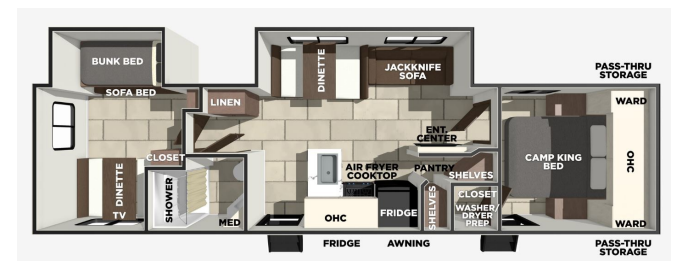

2026 FOREST RIVER TRACER 295DB

SPECIFICATIONS

Year	2026
Manufacturer	FOREST RIVER
Brand	TRACER
Model	295DB
Type	Travel Trailer
Status	New
Stock #	295DBAS
Financing Available	✓
Warranty Available	✓
Suspension	N/A
Leveling	N/A
Exterior Length	38.0 ft.
Dry Weight	7828 lbs.
Sleeping Capacity	N/A person(s)
Interior Colour	N/A
Exterior Colour	N/A
Slideouts	N/A

Disclaimer: Product information, pricing and photos are as accurate as possible and are subject to change without notice.

SELLING FEATURES

The Prime Time Tracer 295DB features a large bunkhouse layout with double bunks, front camp king bed, and dual slide-outs, creating a wide open family living space. Approximately 7,800-7,900 lbs dry, 37 ft 11 in length, and sleeps up to 8, offering full-size space with strong towing balance. In...