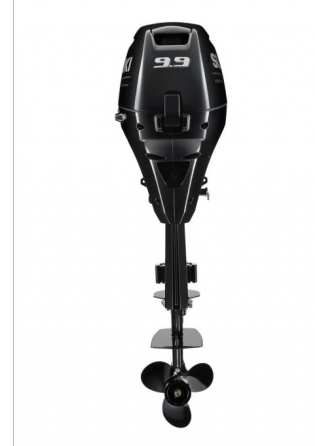

ON ORDER UNIT

Originally \$3,752.00

2026 SUZUKI MOTOR CORPORATION SUZUKI DF9.9B

SPECIFICATIONS

| | |
|---------------------|--------------------------|
| Year | 2026 |
| Manufacturer | SUZUKI MOTOR CORPORATION |
| Brand | SUZUKI |
| Model | DF9.9B |
| Type | Outboard Motor |
| Status | New |
| Stock # | DF9.9BS |
| Financing Available | ✘ |
| Warranty Available | ✘ |
| Suspension | N/A |
| Leveling | N/A |
| Exterior Length | .0 ft. |
| Dry Weight | 108 lbs. |
| Sleeping Capacity | N/A person(s) |
| Interior Colour | N/A |
| Exterior Colour | N/A |
| Slideouts | N/A |