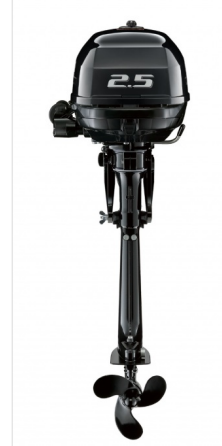

## 2026 SUZUKI MOTOR CORPORATION SUZUKI DF2.5

### SPECIFICATIONS

Year	2026
Manufacturer	SUZUKI MOTOR CORPORATION
Brand	SUZUKI
Model	DF2.5
Type	Outboard Motor
Status	New
Stock #	DF2.5AS
Financing Available	✘
Warranty Available	✘
Suspension	N/A
Leveling	N/A
Exterior Length	.0 ft.
Dry Weight	30 lbs.
Sleeping Capacity	N/A person(s)
Interior Colour	N/A
Exterior Colour	N/A
Slideouts	N/A