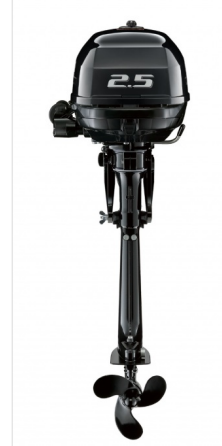

## 2026 SUZUKI MOTOR CORPORATION SUZUKI DF2.5

### SPECIFICATIONS

Year	2026
Manufacturer	SUZUKI MOTOR CORPORATION
Brand	SUZUKI
Model	DF2.5
Type	Outboard Motor
Status	New
Stock #	DF2.5AS
Financing Available	✘
Warranty Available	✘
Suspension	N/A
Leveling	N/A
Exterior Length	.0 ft.
Dry Weight	30 lbs.
Sleeping Capacity	N/A person(s)
Interior Colour	N/A
Exterior Colour	N/A
Slideouts	N/A

### SELLING FEATURES

The Suzuki DF2.5 portable outboard is the smallest Suzuki 4-stroke to date. Weighing just 30 pounds, the DF2.5 is the lightest Suzuki 4-stroke motor ever built. Suzuki is also proud to note that the DF2.5 meets the rigorous EPA 2010 and CARB 3-Star Ultra Low emissions standards. A 2.5 HP single c...