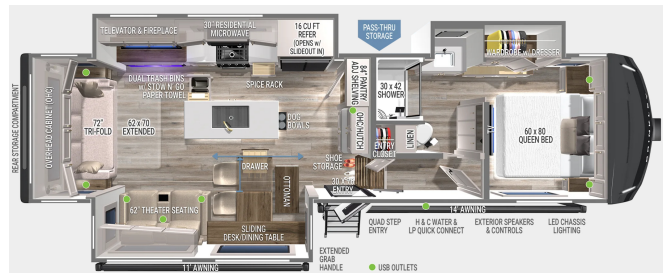

SPECIFICATIONS

Year	2026
Manufacturer	BRINKLEY
Brand	MODEL Z
Model	2900
Type	Fifth Wheel
Status	New
Stock #	13449
Financing Available	✓
Warranty Available	✓
Suspension	N/A
Leveling	N/A
Exterior Length	32.9 ft.
Dry Weight	11985 lbs.
Sleeping Capacity	4 person(s)
Interior Colour	N/A
Exterior Colour	Fiberglass
Slideouts	3

Disclaimer: Product information, pricing and photos are as accurate as possible and are subject to change without notice.

SELLING FEATURES

Specifications and Features:

- Exterior Length: 32 ft 11 in
- Exterior Width: 8 ft
- Exterior Height: 13 ft 3 in
- Dry Weight: 11,985 lbs
- Gross Vehicle Weight Rating (GVWR): 14,495 lbs
- Hitch Weight: 2,193 lbs
- Fresh Water Capacity: 75 gallons
- Gray Water Capacity: 90 gallons
- Black Wat...

OPTIONS & EQUIPMENT

- DECOR - COASTAL CAROLINA
- INTEGRITY PCKG-STANDARD
- POWER PCKG-STANDARD
- INSULATION PCKG-STANDARD
- SLIDING DESK DINETTE TABLE-STANDARD N/A 3110
- CURT TCS UPGRADED SUSPENSION-STANDARD
- DUAL PANE WINDOWS
- QUEEN BED-STANDARD 2680/2700/2810/2900/3110
- RVIA SEAL
- SAFERIDE 24/7 UNLIMITED ROADSIDE ASSISTANCE - 1 YEAR
- FREIGHT
- WINTERIZATION