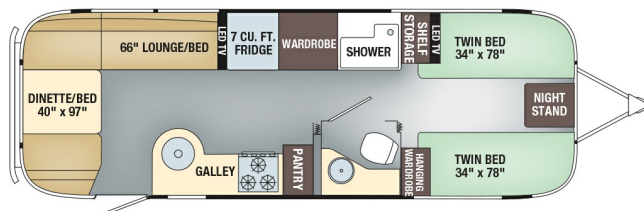

2017 AIRSTREAM AIRSTREAM FLYING CLOUD 27FB TWIN

SPECIFICATIONS

Year	2017
Manufacturer	AIRSTREAM
Brand	AIRSTREAM
Model	FLYING CLOUD 27FB TWIN
Type	Travel Trailer
Status	PreOwned
Stock #	C8069
Financing Available	✓
Warranty Available	✓
Suspension	Torflex
Leveling	Manual
Exterior Length	27.0 ft.
Dry Weight	N/A lbs.
Sleeping Capacity	6 person(s)
Interior Colour	LANDMARK & SANDPIPER
Exterior Colour	ALUMINUM
Slideouts	N/A

Disclaimer: Product information, pricing and photos are as accurate as possible and are subject to change without notice.

SELLING FEATURES

- Manual Zip-Dee Patio Awning
- Side & Rear Zip-Dee Window Awnings
- Lexan Front Window Guards
- Stainless Steel Stone Guards
- Power Tongue Jack
- 3 Exterior Storage Compartments
- Upgraded Stainless Steel Outdoor Shower
- Front and Side Shore Power Plug
- Rear Vision Camera
- Rear Bumper Stora...