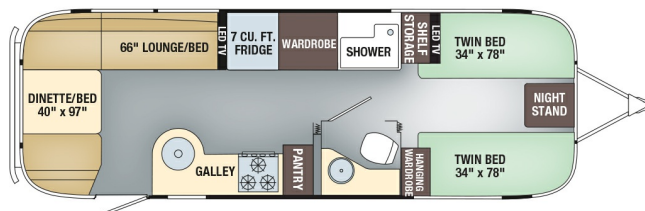

2017 AIRSTREAM AIRSTREAM FLYING CLOUD 27FB TWIN

SPECIFICATIONS

Year	2017
Manufacturer	AIRSTREAM
Brand	AIRSTREAM
Model	FLYING CLOUD 27FB TWIN
Type	Travel Trailer
Status	PreOwned
Stock #	C8069
Financing Available	✓
Warranty Available	✓
Suspension	Torflex
Leveling	Manual
Exterior Length	27.0 ft.
Dry Weight	N/A lbs.
Sleeping Capacity	6 person(s)
Interior Colour	LANDMARK & SANDPIPER
Exterior Colour	ALUMINUM
Slideouts	N/A

Disclaimer: Product information, pricing and photos are as accurate as possible and are subject to change without notice.

SELLING FEATURES

- Manual Zip-Dee Patio Awning
- Side & Rear Zip-Dee Window Awnings
- Lexan Front Window Guards
- Stainless Steel Stone Guards
- Power Tongue Jack
- 3 Exterior Storage Compartments
- Upgraded Stainless Steel Outdoor Shower
- Front and Side Shore Power Plug
- Rear Vision Camera
- Rear Bumper Stora...