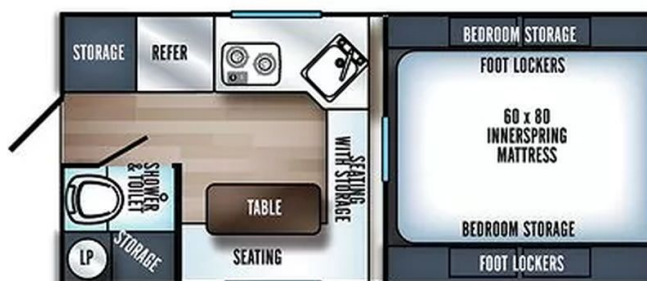

SICARD RV

sales.leads.focusrv@sicardrv.com 1-800-688-2210
7526 Regional Road 20, West Lincoln, ON L0R 2A0
Local 1-905-957-3344 | www.sicardrv.com

2021 FOREST RIVER REAL LITE SS-1608

SPECIFICATIONS

Year	2021
Manufacturer	FOREST RIVER
Brand	REAL LITE
Model	SS-1608
Type	Truck Camper
Status	PreOwned
Stock #	24616
Financing Available	✘
Warranty Available	✘
Suspension	N/A
Leveling	N/A
Exterior Length	.0 ft.
Dry Weight	N/A lbs.
Sleeping Capacity	2 person(s)
Interior Colour	N/A
Exterior Colour	N/A
Slideouts	N/A

Disclaimer: Product information, pricing and photos are as accurate as possible and are subject to change without notice.

SELLING FEATURES

Introducing the 2021 Real Lite RLSS-1608, from Palomino. The Real Lite RLSS-1608 contains everything you will need to make traveling effortless and straightforward. This truck camper sleeps up to 2 people. Inside the Real Lite RLSS-1608, you will find an expandable ceiling/roof providing addition...

OPTIONS & EQUIPMENT

- EXPANDABLE CEILING / ROOF
- CANADIAN STANDARDS
- BENCH DINETTE
- QUEEN BED
- 2 BURNER COOKTOP
- FRIDGE

Powered by focusRV