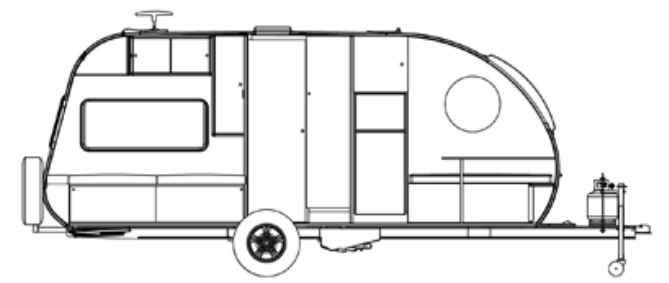

2027 SAFARI CONDO ALTO F2114 - For Viewing Only

SPECIFICATIONS

| | |
|---------------------|-------------------------------------|
| Year | 2027 |
| Manufacturer | SAFARI CONDO |
| Brand | ALTO |
| Model | F2114 - For Viewing Only |
| Type | Travel Trailer |
| Status | New |
| Stock # | 7998 |
| Financing Available | ✓ |
| Warranty Available | ✓ |
| Suspension | Torflex |
| Leveling | Manual |
| Exterior Length | 21.0 ft. |
| Dry Weight | N/A lbs. |
| Sleeping Capacity | 4 person(s) |
| Interior Colour | STORM GRAY/ SEA BLUE/ BUTCHER BLOCK |
| Exterior Colour | SILVER |
| Slideouts | N/A |

Disclaimer: Product information, pricing and photos are as accurate as possible and are subject to change without notice.

SELLING FEATURES

Living Space

- 81" X 76" king-size bed can be made permanent or convert into 2 single beds
- 60" X 81" Queen Front Bed
- Removable front table can be attached to trailer exterior
- Kitchenette with drawers and pull-out shelves
- Large shower/toilet compartment with medicine cabinet
- Wardrobe
- ...