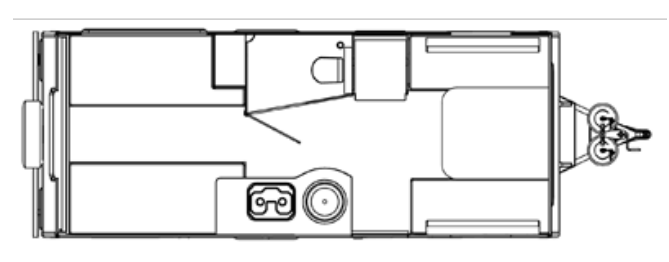

2027 SAFARI CONDO ALTO F2114 - For Viewing Only

SPECIFICATIONS

| | |
|---------------------|-------------------------------------|
| Year | 2027 |
| Manufacturer | SAFARI CONDO |
| Brand | ALTO |
| Model | F2114 - For Viewing Only |
| Type | Travel Trailer |
| Status | New |
| Stock # | 7998 |
| Financing Available | ✓ |
| Warranty Available | ✓ |
| Suspension | Torflex |
| Leveling | Manual |
| Exterior Length | 21.0 ft. |
| Dry Weight | N/A lbs. |
| Sleeping Capacity | 4 person(s) |
| Interior Colour | STORM GRAY/ SEA BLUE/ BUTCHER BLOCK |
| Exterior Colour | SILVER |
| Slideouts | N/A |

Disclaimer: Product information, pricing and photos are as accurate as possible and are subject to change without notice.

SELLING FEATURES

Living Space

- 81" X 76" king-size bed can be made permanent or convert into 2 single beds
- 60" X 81" Queen Front Bed
- Removable front table can be attached to trailer exterior
- Kitchenette with drawers and pull-out shelves
- Large shower/toilet compartment with medicine cabinet
- Wardrobe
- ...