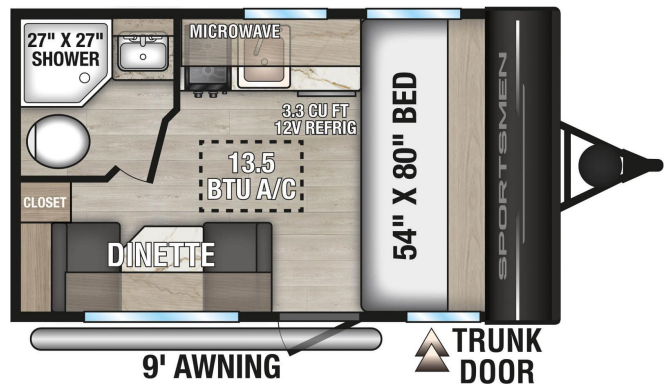

SPECIFICATIONS

Year	2026
Manufacturer	K-Z INC.
Brand	Sportsmen Classic
Model	130RD
Type	Travel Trailer
Status	New
Stock #	N1488
Financing Available	✓
Warranty Available	✓
Suspension	N/A
Leveling	N/A
Exterior Length	16.9 ft.
Dry Weight	2690 lbs.
Sleeping Capacity	3 person(s)
Interior Colour	N/A
Exterior Colour	N/A
Slideouts	N/A

Disclaimer: Product information, pricing and photos are as accurate as possible and are subject to change without notice.

SELLING FEATURES

Lightweight, easy to tow, and built for simple camping, the KZ Sportsmen Classic 130RD is a great option for couples or small families looking to get started in RVing. At just under 17 feet long and under 3,000 lbs dry weight, it's ideal for smaller tow vehicles while still offering a comfortable...