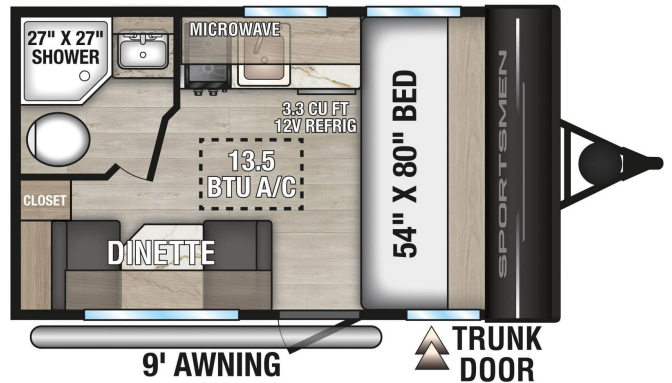

SPECIFICATIONS

Year	2026
Manufacturer	K-Z INC.
Brand	Sportsmen Classic
Model	130RB
Type	Travel Trailer
Status	New
Stock #	N1488
Financing Available	✘
Warranty Available	✘
Suspension	N/A
Leveling	N/A
Exterior Length	16.9 ft.
Dry Weight	2690 lbs.
Sleeping Capacity	3 person(s)
Interior Colour	N/A
Exterior Colour	N/A
Slideouts	N/A

Disclaimer: Product information, pricing and photos are as accurate as possible and are subject to change without notice.

SELLING FEATURES

Lightweight, easy to tow, and built for simple camping, the KZ Sportsmen Classic 130RD is a great option for couples or small families looking to get started in RVing. At just under 17 feet long and under 3,000 lbs dry weight, it's ideal for smaller tow vehicles while still offering a comfortable...