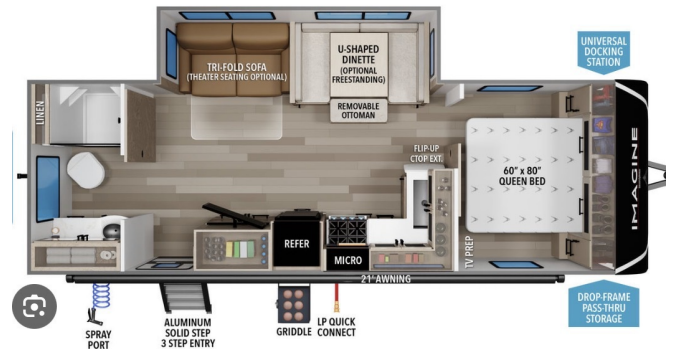

2019 GRAND DESIGN IMAGINE 2600RB

SPECIFICATIONS

Year	2019
Manufacturer	GRAND DESIGN
Brand	IMAGINE
Model	2600RB
Type	Travel Trailer
Status	PreOwned
Stock #	I1234
Financing Available	✘
Warranty Available	✘
Suspension	N/A
Leveling	N/A
Exterior Length	29.0 ft.
Dry Weight	5725 lbs.
Sleeping Capacity	N/A person(s)
Interior Colour	N/A
Exterior Colour	N/A
Slideouts	N/A

Disclaimer: Product information, pricing and photos are as accurate as possible and are subject to change without notice.

SELLING FEATURES

The 2019 Grand Design Imagine 2600RB is one of the most popular rear bath travel trailers on the market, offering a perfect blend of comfort, modern features, and easy towability. With its smart layout and upgraded finishes, this unit is ideal for couples or small families looking for a premium f...