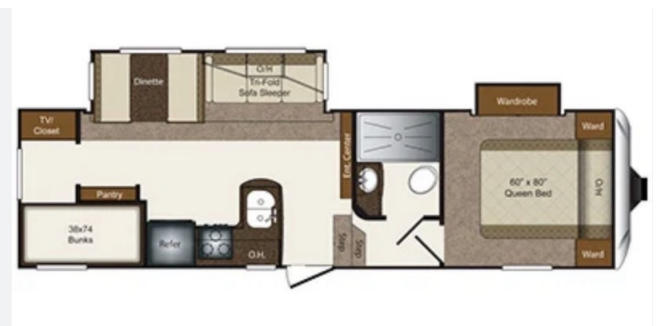

## 2014 KEYSTONE LAREDO 280SBH

### SPECIFICATIONS

Year	2014
Manufacturer	KEYSTONE
Brand	LAREDO
Model	280SBH
Type	Fifth Wheel
Status	PreOwned
Stock #	I1234
Financing Available	✘
Warranty Available	✘
Suspension	N/A
Leveling	N/A
Exterior Length	31.0 ft.
Dry Weight	7445 lbs.
Sleeping Capacity	N/A person(s)
Interior Colour	N/A
Exterior Colour	N/A
Slideouts	N/A

### SELLING FEATURES

The 2014 Keystone Laredo 280SBH is a family-friendly fifth wheel that delivers a great balance of space, towability, and comfort. With a well-designed bunkhouse layout, opposing living space, and solid construction, this unit is ideal for families or anyone looking for an affordable, feature-pack...