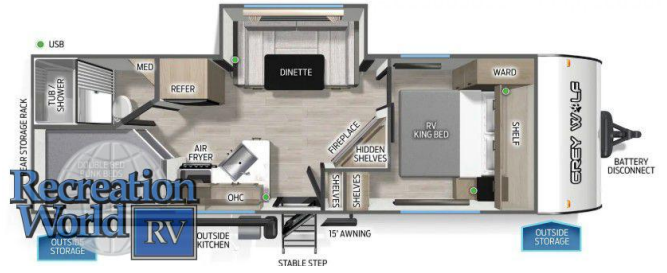

### SPECIFICATIONS

Year	2026
Manufacturer	CHEROKEE
Brand	GREY WOLF
Model	23MS
Type	Travel Trailer
Status	New
Stock #	TV2731
Financing Available	✓
Warranty Available	✓
Suspension	N/A
Leveling	N/A
Exterior Length	29.4 ft.
Dry Weight	6098 lbs.
Sleeping Capacity	N/A person(s)
Interior Colour	N/A
Exterior Colour	N/A
Slideouts	N/A