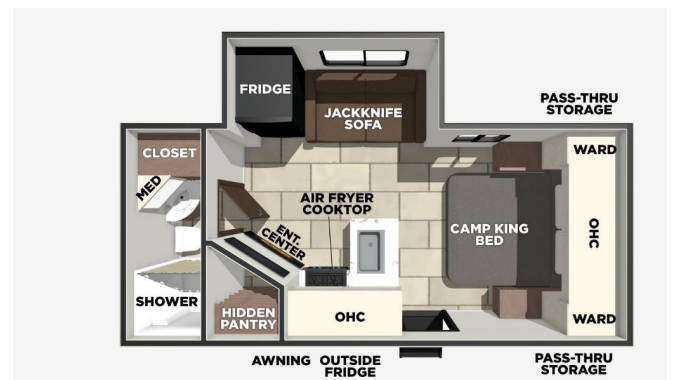

2026 FOREST RIVER TRACER 195RB

SPECIFICATIONS

Year	2026
Manufacturer	FOREST RIVER
Brand	TRACER
Model	195RB
Type	Travel Trailer
Status	New
Stock #	195RB26
Financing Available	✓
Warranty Available	✓
Suspension	N/A
Leveling	N/A
Exterior Length	23.4 ft.
Dry Weight	5013 lbs.
Sleeping Capacity	N/A person(s)
Interior Colour	N/A
Exterior Colour	N/A
Slideouts	N/A

Disclaimer: Product information, pricing and photos are as accurate as possible and are subject to change without notice.

SELLING FEATURES

The Prime Time Tracer 195RB features a rear full bathroom, camp king bed, and slide-out living area for a spacious couples layout. Equipped with a 12V fridge, 3-burner cooktop, microwave, and solid kitchen storage. Approximately 5,013 lbs dry, 23 ft 4 in length, and 1 slide-out, making it light...