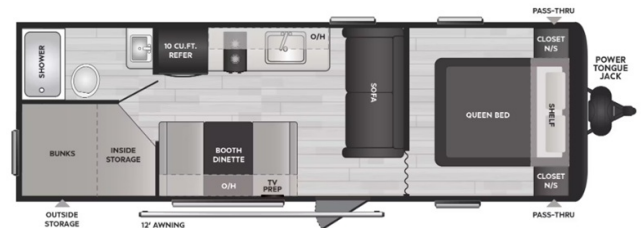

**SPECIAL UNIT**

**\$21,000.00**

Originally \$22,992

**2025 KEYSTONE HIDEOUT 240BHWE SPORT DOUBLE AXLE - WEST**

**SPECIFICATIONS**

Year	2025
Manufacturer	KEYSTONE
Brand	HIDEOUT
Model	240BHWE SPORT DOUBLE AXLE - WEST
Type	Travel Trailer
Status	New
Stock #	SG244287
Financing Available	✘
Warranty Available	✘
Suspension	N/A
Leveling	N/A
Exterior Length	28.8 ft.
Dry Weight	5008 lbs.
Sleeping Capacity	10 person(s)
Interior Colour	Gunmetal
Exterior Colour	Aluminum
Slideouts	N/A

240BHWE

**Disclaimer:** Product information, pricing and photos are as accurate as possible and are subject to change without notice.

**SELLING FEATURES**

Specifications and Features:

- Length (ft): 28'10"
- Height (ft): 11'0"
- GVWR (lbs): 7600
- Dry Weight (lbs): 5008
- Payload Capacity (lbs): 2592
- Hitch Weight (lbs): 680
- Number Of Fresh Water Holding Tanks: 1
- Total Fresh Water Tank Capacity (gal): 54
- Number Of Gray Water Holding Tank...