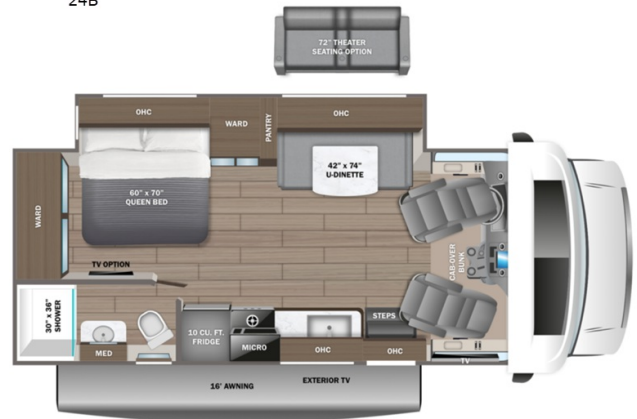

WOODY'S RV WORLD EDMONTON

webleads@woodysrvedmonton.dsmessage.com 1-800-798-3380
14510 Mark Messier Trail NW, Edmonton, AB T6V 1H5
Local 1-780-455-3380 | Fax 1-780-455-3037 | <https://www.woodysrv.com/>

MSRP $119,980.00

Woody's Price

2020 ENTEGRA ODYSSEY 24B

SPECIFICATIONS

Year	2020
Manufacturer	ENTEGRA
Brand	ODYSSEY
Model	24B
Type	Motorhome
Class	C
Fuel Type	Gas
Status	PreOwned
Stock #	51793
Financing Available	✓
Warranty Available	For Purchase
Odometer	34566 kms.
VIN	1FDXE4FS8KDC60301
Chassis	Ford E-450
Engine	Triton V10 6.8L
Transmission	AUTO
Suspension	N/A
Leveling	N/A
Exterior Length	26.7 ft.
Dry Weight	N/A lbs.
Sleeping Capacity	6 person(s)
Interior Colour	N/A
Exterior Colour	Fiberglass
Slideouts	1

24B

Disclaimer: Product information, pricing and photos are as accurate as possible and are subject to change without notice.

SELLING FEATURES

Specifications and Features:

- **Exterior Dimensions:**
  - Length: 26.67 ft. (320 in.)
  - Width: 8.33 ft. (100 in.)
  - Height: 11.67 ft. (140 in.)
  - Interior Height: 7 ft. (84 in.)
  - Wheelbase: 13.17 ft. (158 in.)
- **Weight Capacities:**
  - Gross Vehicle Weight Rating (GVWR):...

Powered by focusRV