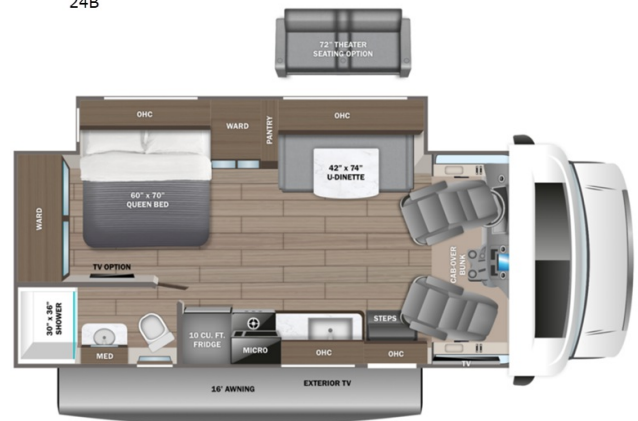

WOODY'S RV WORLD EDMONTON

webleads@woodysrvedmonton.dsmessage.com 1-800-798-3380
14510 Mark Messier Trail NW, Edmonton, AB T6V 1H5
Local 1-780-455-3380 | Fax 1-780-455-3037 | <https://www.woodysrv.com/>

2020 ENTEGRA ODYSSEY 24B

MSRP $119,980.00

$482 Bi-Weekly

$10,000 down @ 7.99% APR for 60/168 months ($37,486 C.O.B.) O.A.C.

Woody's Price $109,980.00

SPECIFICATIONS

Year	2020
Manufacturer	ENTEGRA
Brand	ODYSSEY
Model	24B
Type	Motorhome
Class	C
Fuel Type	Gas
Status	PreOwned
Stock #	51793
Financing Available	✓
Warranty Available	For Purchase
Odometer	34566 kms.
VIN	1FDXE4FS8KDC60301
Chassis	Ford E-450
Engine	Triton V10 6.8L
Transmission	AUTO
Suspension	N/A
Leveling	N/A
Exterior Length	26.7 ft.
Dry Weight	N/A lbs.
Sleeping Capacity	6 person(s)
Interior Colour	N/A
Exterior Colour	Fiberglass
Slideouts	1

24B

Disclaimer: Product information, pricing and photos are as accurate as possible and are subject to change without notice.

SELLING FEATURES

Specifications and Features:

- Exterior Dimensions:
  - Length: 26.67 ft. (320 in.)
  - Width: 8.33 ft. (100 in.)
  - Height: 11.67 ft. (140 in.)
  - Interior Height: 7 ft. (84 in.)
  - Wheelbase: 13.17 ft. (158 in.)
- Weight Capacities:
  - Gross Vehicle Weight Rating (GVWR):...

Powered by focusRV