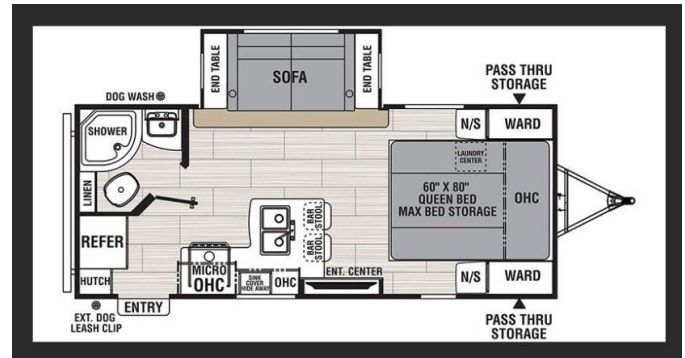

2021 COACHMEN NORTHERN SPIRIT ULTRA LITE 1943RB

SPECIFICATIONS

Year	2021
Manufacturer	COACHMEN
Brand	NORTHERN SPIRIT ULTRA LITE
Model	1943RB
Type	Travel Trailer
Status	PreOwned
Stock #	T876222
Suspension	N/A
Leveling	N/A
Exterior Length	23.8 ft.
Dry Weight	4926 lbs.
Sleeping Capacity	4 person(s)
Interior Colour	N/A
Exterior Colour	Fiberglass
Slideouts	1

Disclaimer: Product information, pricing and photos are as accurate as possible and are subject to change without notice.

SELLING FEATURES

Specifications and Features:

- Length (ft): 23'10"
- Width (ft): 8'0"
- Height (ft): 11'1"
- Dry Weight (lbs): 4926
- Payload Capacity (lbs): 1574
- Hitch Weight (lbs): 520
- Number Of Fresh Water Holding Tanks: 1
- Total Fresh Water Tank Capacity (gal): 49
- Number Of Gray Water Holding Tank...