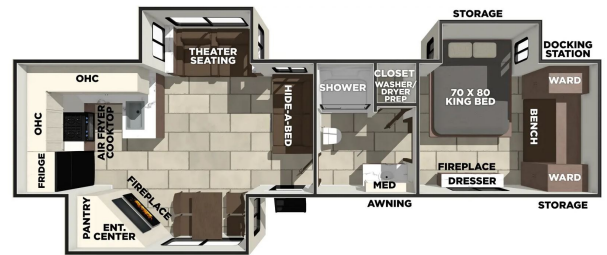

**SPECIAL UNIT**

**2026 FOREST RIVER LACROSSE 3411RK**

**SPECIFICATIONS**

Year	2026
Manufacturer	FOREST RIVER
Brand	LACROSSE
Model	3411RK
Type	Travel Trailer
Status	New
Stock #	120663
Financing Available	✘
Warranty Available	✘
Suspension	N/A
Leveling	N/A
Exterior Length	39.0 ft.
Dry Weight	8963 lbs.
Sleeping Capacity	N/A person(s)
Interior Colour	N/A
Exterior Colour	N/A
Slideouts	N/A