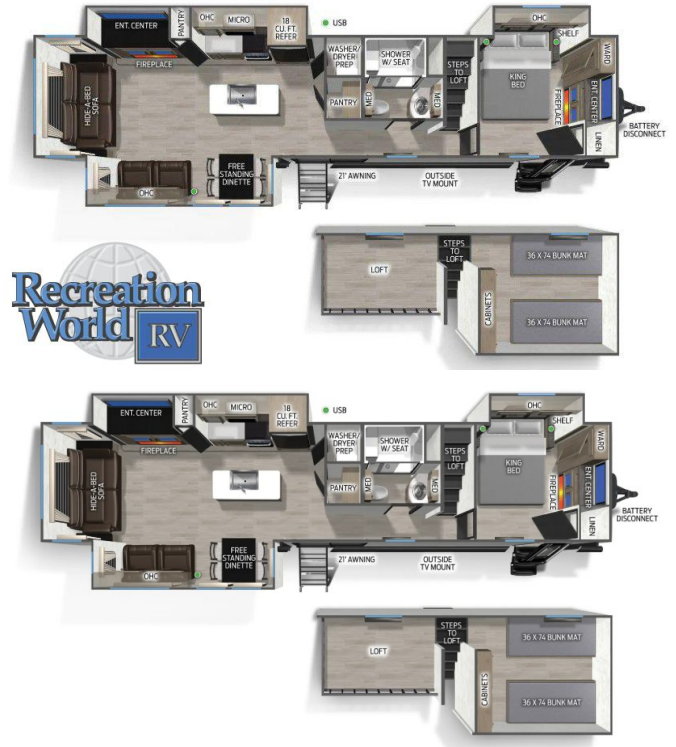

## 2026 CHEROKEE TIMBERWOLF 39DL

### SPECIFICATIONS

Year	2026
Manufacturer	CHEROKEE
Brand	TIMBERWOLF
Model	39DL
Type	Park Model
Status	New
Stock #	TV2714
Financing Available	✘
Warranty Available	✘
Suspension	N/A
Leveling	N/A
Exterior Length	42.8 ft.
Dry Weight	10778 lbs.
Sleeping Capacity	N/A person(s)
Interior Colour	N/A
Exterior Colour	N/A
Slideouts	N/A

### SELLING FEATURES

The 39DL features a double loft system for both additional sleeping and massive storage. The bedroom slide out is sized to accommodate an optional king bed. The two opposing rear slides open up the living room and kitchen so there is plenty of space for everyone to be comfortable. This kitchen ha...