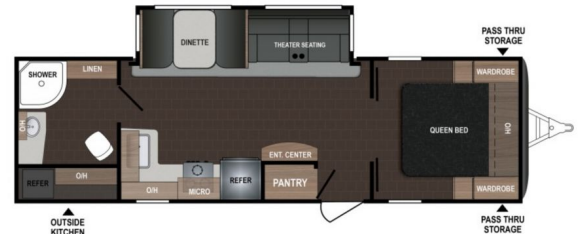

ON ORDER UNIT

\$15,992.00

Originally \$17,900.00

2020 DUTCHMEN ATLAS 2732RB

SPECIFICATIONS

Year	2020
Manufacturer	DUTCHMEN
Brand	ATLAS
Model	2732RB
Type	Travel Trailer
Status	PreOwned
Stock #	TBD
Financing Available	✓
Warranty Available	✗
Suspension	N/A
Leveling	N/A
Exterior Length	31.3 ft.
Dry Weight	6828 lbs.
Sleeping Capacity	4 person(s)
Interior Colour	N/A
Exterior Colour	Fiberglass
Slideouts	1

Disclaimer: Product information, pricing and photos are as accurate as possible and are subject to change without notice.

SELLING FEATURES

Specifications and Features:

- Length: 31.33 ft. (376 in.)
- Height: 11.42 ft. (137 in.)
- Dry Weight: 6,828 lbs.
- Payload Capacity: 2,852 lbs.
- Hitch Weight: 810 lbs.
- Fresh Water Tank Capacity: 50 gal.
- Gray Water Tank Capacity: 56 gal.
- Black Water Tank Capacity: 28 gal.
- Propane Tan...