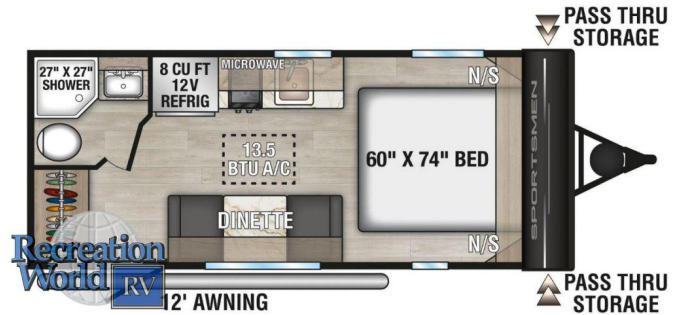

SPECIFICATIONS

Year	2026
Manufacturer	KZ RV INC
Brand	SPORTSMAN CLASSIC
Model	160QB
Type	Travel Trailer
Status	New
Stock #	TV0001
Financing Available	✘
Warranty Available	✘
Suspension	N/A
Leveling	N/A
Exterior Length	21.8 ft.
Dry Weight	2770 lbs.
Sleeping Capacity	N/A person(s)
Interior Colour	N/A
Exterior Colour	N/A
Slideouts	N/A