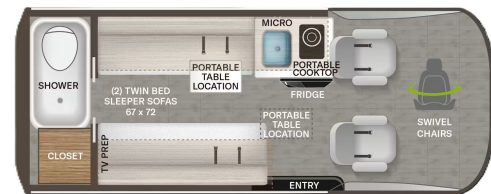

\$179,900.00

Originally \$226,721.00

SPECIFICATIONS

Year	2026
Manufacturer	THOR MOTOR COACH
Brand	Palladium
Model	1930 AWD
Type	Motorhome
Class	B
Fuel Type	N/A
Status	New
Stock #	Palladium 2644
Financing Available	✘
Warranty Available	✘
Odometer	0 kms.
VIN	N/A
Chassis	N/A
Engine	N/A
Transmission	N/A
Suspension	N/A
Leveling	N/A
Exterior Length	19.0 ft.
Dry Weight	N/A lbs.
Sleeping Capacity	N/A person(s)
Interior Colour	N/A
Exterior Colour	N/A
Slideouts	N/A