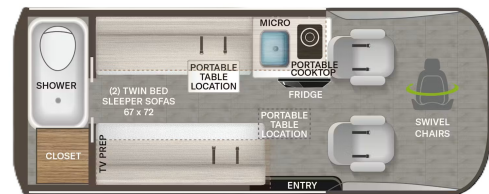

### SPECIFICATIONS

Year	2026
Manufacturer	THOR MOTOR COACH
Brand	Palladium 1930 AWD
Model	Ford Transit
Type	Motorhome
Class	B
Fuel Type	N/A
Status	New
Stock #	Palladium 2644
Financing Available	✘
Warranty Available	✘
Odometer	0 kms.
VIN	N/A
Chassis	N/A
Engine	N/A
Transmission	N/A
Suspension	N/A
Leveling	N/A
Exterior Length	19.0 ft.
Dry Weight	N/A lbs.
Sleeping Capacity	N/A person(s)
Interior Colour	N/A
Exterior Colour	N/A
Slideouts	N/A