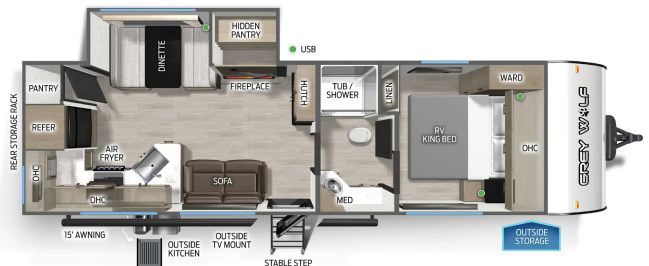

### SPECIFICATIONS

Year	2026
Manufacturer	FOREST RIVER
Brand	CHEROKEE GREY WOLF
Model	26SS
Type	Travel Trailer
Status	New
Stock #	TX168788
Financing Available	✓
Warranty Available	✓
Suspension	N/A
Leveling	N/A
Exterior Length	30.9 ft.
Dry Weight	5987 lbs.
Sleeping Capacity	4 person(s)
Interior Colour	N/A
Exterior Colour	N/A
Slideouts	1

### SELLING FEATURES

The 2026 Cherokee Grey Wolf 26SS is a feature-packed travel trailer with a rear kitchen, spacious slide-out living area, king bed, and outdoor kitchen—perfect for comfortable camping and entertaining on the road.

#### Specifications and Features:

- Exterior Height: 10 ft 6 in
- Exterior Width: 8 ft
- Cargo Carrying Capacity: 1 777 lbs
- Available Beds: RV King
- Refrigerator Type: 12V High Efficiency Residential
- Refrigerator Size: 10 cu ft
- Number of Awnings: 1
- Water Heater Type: Tankless
- Awning Info: Power with LED Strip Lighting
- Axle Count: 2
- Shower Type: Tub/Shower Combo

#### Interior Features:

- 12V High Efficiency Refrigerator (N/A on LP models)
- Air Fryer Convection Microwave Oven (N/A on LP models)
- Bathroom Fan
- Bedside Inverter (N/A on LP models)
- Electric Fireplace (where applicable)
- Farm Sink with Cutting Board Drying Rack Strainer and Cup Washer
- Flush Mount Range with cover
- Foot Flush Toilet
- High Output Cooktop
- Large High Output Microwave
- LED Interior Lights
- Light Filtering Sheer Shading Premium Blackout Zebra Blinds (N/A on LP models)
- Night Shades
- Oversized Dinette and Removable Table
- Premium Bedding and Comforter (N/A on LP models)
- Range Hood with Light and Fan
- RV King Bed (where applicable)
- Seamless Countertop
- Shower Tub Surround
- USB-C Charging Stations
- Wolfie Engraved Nightlight (Bunk Models only)