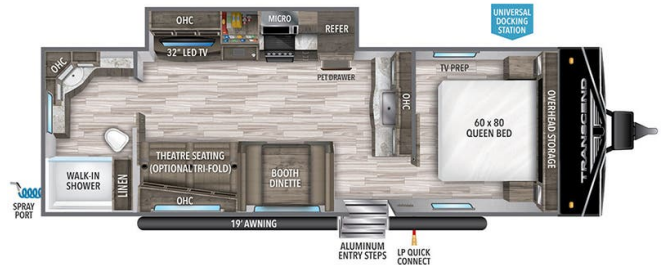

CONSIGNMENT UNIT

\$31,900.00

Originally \$31,900.00

2024 GRAND DESIGN TRANSCEND XPLR 260 RB

SPECIFICATIONS

Year	2024
Manufacturer	GRAND DESIGN
Brand	TRANSCEND
Model	XPLR 260 RB
Type	Travel Trailer
Status	PreOwned
Stock #	7384
Financing Available	✓
Warranty Available	✓
Suspension	N/A
Leveling	N/A
Exterior Length	31.4 ft.
Dry Weight	6500 lbs.
Sleeping Capacity	N/A person(s)
Interior Colour	N/A
Exterior Colour	N/A
Slideouts	1

Very well built, equipped and maintained travel trailer!

This trailer has ducted roof air conditioner with digital controller and app connectivity, enclosed underbelly, weight distribution hitch, solar on ...