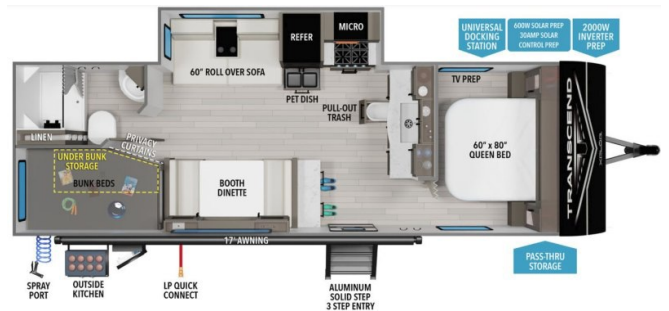

MSRP \$69,980.00

\$194 Bi-Weekly

\$0 down @ 7.99% APR for 60/240 months

(\$18,964 C.O.B.) O.A.C.

Woody's Price \$47,980.00

SPECIFICATIONS

Year	2026
Manufacturer	GRAND DESIGN
Brand	TRANSCEND
Model	26BHX
Type	Travel Trailer
Status	New
Stock #	51785
Financing Available	✓
Warranty Available	Manufacturer
Suspension	N/A
Leveling	N/A
Exterior Length	30.9 ft.
Dry Weight	6505 lbs.
Sleeping Capacity	8 person(s)
Interior Colour	CASHMERE
Exterior Colour	Aluminum
Slideouts	1

Disclaimer: Product information, pricing and photos are as accurate as possible and are subject to change without notice.

SELLING FEATURES

Specifications and Features:

- Exterior Length: 30 ft 11 in
- Exterior Width: 8 ft
- Exterior Height: 11 ft
- Interior Height: 6 ft 6 in
- Dry Weight: 6,505 lbs
- GVWR: 7,695 lbs
- Hitch Weight: 635 lbs
- Fresh Water Capacity: 56 gallons
- Gray Water Capacity: 78 gallons
- Black Water Capacity: 30 gallons