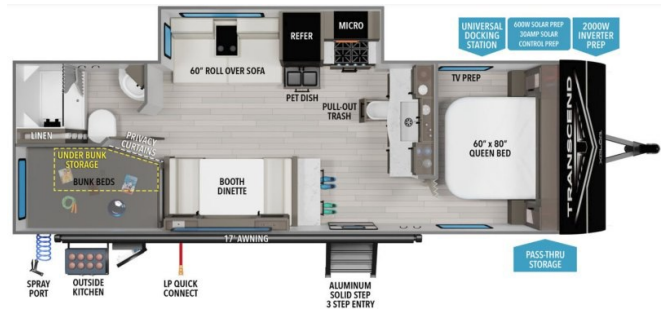

Woody's Price

2026 GRAND DESIGN TRANSCEND 26BHX

SPECIFICATIONS

Year	2026
Manufacturer	GRAND DESIGN
Brand	TRANSCEND
Model	26BHX
Type	Travel Trailer
Status	New
Stock #	51784
Financing Available	✓
Warranty Available	Manufacturer
Suspension	N/A
Leveling	N/A
Exterior Length	30.9 ft.
Dry Weight	6505 lbs.
Sleeping Capacity	8 person(s)
Interior Colour	CASHMERE
Exterior Colour	Aluminum
Slideouts	1

Disclaimer: Product information, pricing and photos are as accurate as possible and are subject to change without notice.

SELLING FEATURES

Specifications and Features:

- Exterior Length: 30 ft 11 in
- Exterior Width: 8 ft
- Exterior Height: 11 ft
- Interior Height: 6 ft 6 in
- Dry Weight: 6,505 lbs
- GVWR: 7,695 lbs
- Hitch Weight: 635 lbs
- Fresh Water Capacity: 56 gallons
- Gray Water Capacity: 78 gallons
- Black Water Capacit...