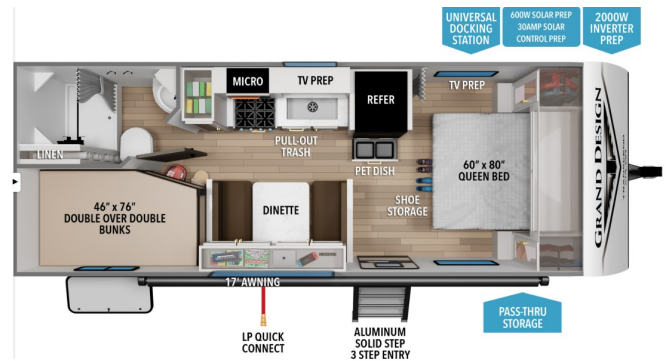

WOODY'S RV WORLD EDMONTON

webleads@woodysrvedmonton.dsmmessage.com 1-800-798-3380
14510 Mark Messier Trail NW, Edmonton, AB T6V 1H5
Local 1-780-455-3380 | Fax 1-780-455-3037 | <https://www.woodysrv.com/>

MSRP $45,980.00
Woody's Price

2026 GRAND DESIGN TRANSCEND 19BHX

SPECIFICATIONS

Year	2026
Manufacturer	GRAND DESIGN
Brand	TRANSCEND
Model	19BHX
Type	Travel Trailer
Status	New
Stock #	51779
Financing Available	✓
Warranty Available	Manufacturer
Suspension	N/A
Leveling	N/A
Exterior Length	.0 ft.
Dry Weight	N/A lbs.
Sleeping Capacity	N/A person(s)
Interior Colour	N/A
Exterior Colour	N/A
Slideouts	N/A

Disclaimer: Product information, pricing and photos are as accurate as possible and are subject to change without notice.

OPTIONS & EQUIPMENT

- CASHMERE
- SIGNATURE LIVING PACKAGE
- PREMIUM KITCHEN PACKAGE
- CRAFT AND COMFORT PACKAGE
- SOLAR SCALABILITY PACKAGE
- CONNECTIVITY & ENTERTAINMENT PACKAGE
- COMPLETE CLIMATE CONTROL PACKAGE
- WINTERIZATION
- SAFERIDE RV ROADSIDE ASSISTANCE
- OFF GRID SOLAR OPTION
- INSTALLED 32" TV & BRACKET
- RVIA SEAL
- WOODY'S VOLUME DISCOUNT
- DPU STORAGE FEE

Powered by focusRV