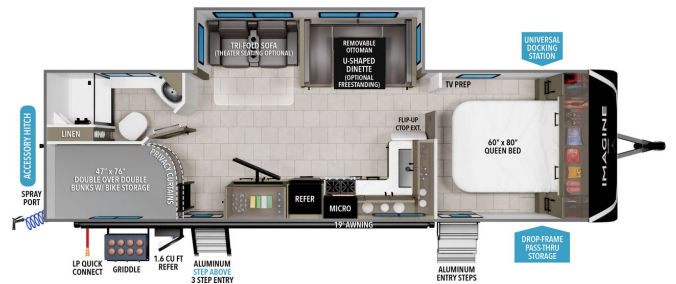

### SPECIFICATIONS

Year	2026
Manufacturer	GRAND DESIGN
Brand	IMAGINE
Model	2800BH
Type	Travel Trailer
Status	New
Stock #	51771
Financing Available	✓
Warranty Available	Manufacturer
Suspension	N/A
Leveling	N/A
Exterior Length	32.0 ft.
Dry Weight	6996 lbs.
Sleeping Capacity	10 person(s)
Interior Colour	BRYNLEE TEAK
Exterior Colour	Fiberglass
Slideouts	1

### SELLING FEATURES

Specifications and Features:

- Exterior Length: 32 ft
- Exterior Width: 8 ft
- Exterior Height: 11 ft 2 in
- Interior Height: 6 ft 9 in
- Dry Weight: 6,996 lbs
- GVWR: 8,495 lbs
- Hitch Weight: 729 lbs
- Fresh Water Capacity: 45 gallons
- Gray Water Capacity: 82 gallons
- Black Water Capacity...