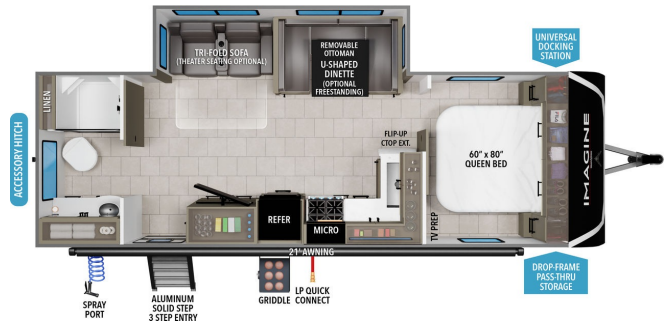

### SPECIFICATIONS

Year	2026
Manufacturer	GRAND DESIGN
Brand	IMAGINE
Model	2600RB
Type	Travel Trailer
Status	New
Stock #	51770
Financing Available	✓
Warranty Available	Manufacturer
Suspension	N/A
Leveling	N/A
Exterior Length	29.7 ft.
Dry Weight	6487 lbs.
Sleeping Capacity	6 person(s)
Interior Colour	BRYNLEE TEAK
Exterior Colour	Fiberglass
Slideouts	1

### SELLING FEATURES

Specifications and Features:

- Exterior Length: 29' 8"
- Exterior Width: 8'
- Exterior Height: 11' 2"
- Interior Height: 6' 9"
- Dry Weight (UVW): 6,487 lbs
- Gross Vehicle Weight Rating (GVWR): 7,850 lbs
- Hitch Weight: 674 lbs
- Fresh Water Capacity: 45 gallons
- Gray Water Capacity: 82 gal...