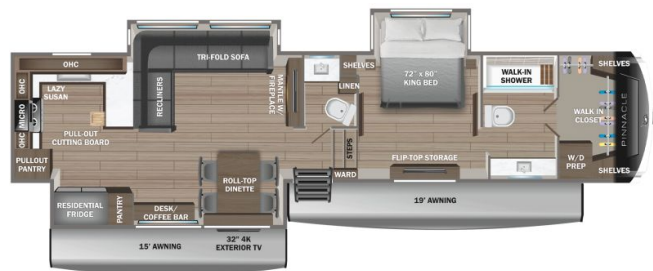

SICARD RV

sales.leads.focusrv@sicardrv.com 1-800-688-2210
7526 Regional Road 20, West Lincoln, ON L0R 2A0
Local 1-905-957-3344 | www.sicardrv.com

SPECIAL UNIT

2026 JAYCO PINNACLE 38FBRK

SPECIFICATIONS

Year	2026
Manufacturer	JAYCO
Brand	PINNACLE
Model	38FBRK
Type	Fifth Wheel
Status	New
Stock #	24592
Financing Available	✘
Warranty Available	✘
Suspension	N/A
Leveling	N/A
Exterior Length	43.9 ft.
Dry Weight	15971 lbs.
Sleeping Capacity	4 person(s)
Interior Colour	Gray
Exterior Colour	Midnight Gold
Slideouts	3

Disclaimer: Product information, pricing and photos are as accurate as possible and are subject to change without notice.

SELLING FEATURES

Introducing the 2026 Pinnacle 38FBRK, made by Jayco. This fifth wheel provides you with all of the comforts you need and sleeps up to 4 people. Inside this Pinnacle 38FBRK, you will find a tri-fold sofa that converts to another bed for an additional sleeping space when needed. Included with this ...